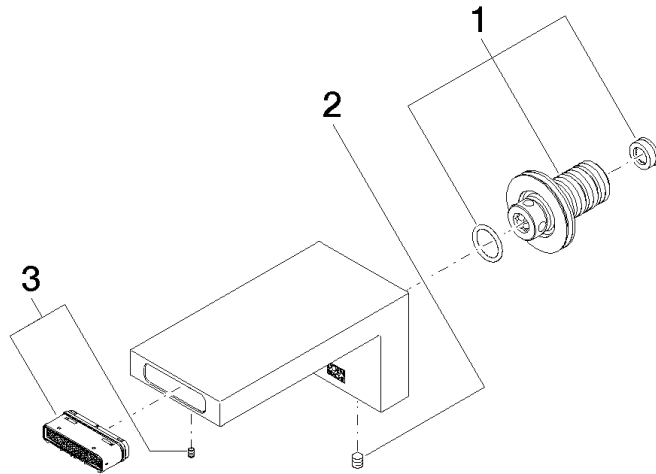

The mounting height from the top edge of the basin to the centre of the connection should be at least 125 mm. The front edge of the spout should be at least 20 mm in front of the back edge of the sink.

### Recommended miscellaneous

---

**Concealed wall elbow -**

- max. recess depth 163 mm
- min. recess depth 90 mm

35 085 970 90

**SYMETRICS Wall-mounted basin spout without pop-up waste - Chrome**

13 800 740

mm [inches]

**Flow rate chart**

**Trajectory diagram**

**SYMETRICS Wall-mounted basin spout without pop-up waste - Chrome**

13 800 740

**Spare parts list**

No.	Item Number	Name	Quantity used	Delivery time
1	90 24 03 108 00 90	nipple set	1	2
2	90 31 11 004 00 90	pin	1	2
3	90 29 03 067 00 90	aerator	1	2