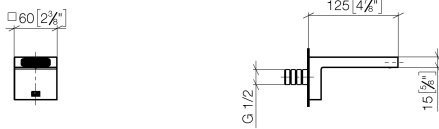

## SYMETRICS Wall-mounted basin spout without pop-up waste - Chrome

---

13 800 740

- 125mm projection
- fixed spout
- rectangular, air-enriched flow
- hole diameter 37 mm
- 1/2" connection
- plug-link mounting
- max. flow 5 l/min
- lead-free

The mounting height from the top edge of the basin to the centre of the connection should be at least 125 mm. The front edge of the spout should be at least 20 mm in front of the back edge of the sink.

### Recommended miscellaneous

---

**Concealed wall elbow -**

- max. recess depth 163 mm
- min. recess depth 90 mm

35 085 970 90

**SYMETRICS Wall-mounted basin spout without pop-up waste - Chrome**

13 800 740

mm [inches]

**Flow rate chart**

**Trajectory diagram**

**SYMETRICS Wall-mounted basin spout without pop-up waste - Chrome**

13 800 740

**Spare parts list**

No.	Item Number	Name	Quantity used	Delivery time
1	90 24 03 108 00 90	nipple set	1	2
2	90 31 11 004 00 90	pin	1	2
3	90 29 03 067 00 90	aerator	1	2