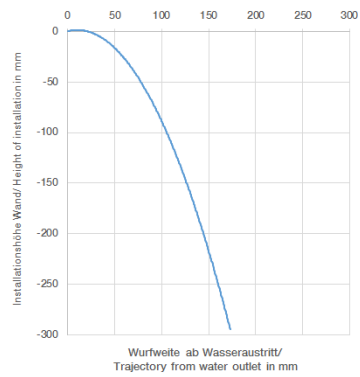

## SYMETRICS Wall-mounted basin spout without pop-up waste - Chrome

---

13 800 740

- 125mm projection
- fixed spout
- rectangular, air-enriched flow
- hole diameter 37 mm
- 1/2" connection
- plug-link mounting
- max. flow 5 l/min
- lead-free

### Recommended miscellaneous

---

**Concealed wall elbow -**

- max. recess depth 163 mm
- min. recess depth 90 mm

35 085 970 90

**SYMETRICS Wall-mounted basin spout without pop-up waste - Chrome**

13 800 740

mm [inches]

**Flow rate chart**

**Trajectory diagram**

**SYMETRICS Wall-mounted basin spout without pop-up waste - Chrome**

13 800 740

**Spare parts list**

No.	Item Number	Name	Quantity used	Delivery time
1	90 24 03 108 00 90	nipple set	1	2
2	90 31 11 004 00 90	pin	1	2
3	90 29 03 067 00 90	aerator	1	2