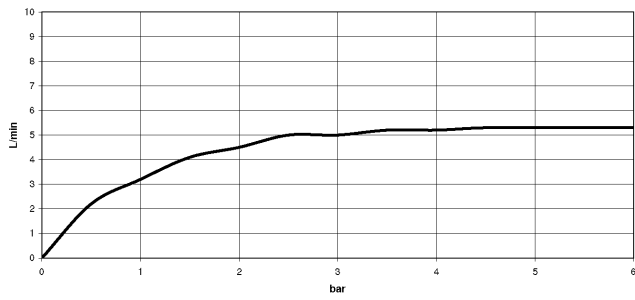

### Recommended miscellaneous

---

**Concealed wall elbow -**

- max. recess depth 163 mm
- min. recess depth 90 mm

35 085 970 90

**SYMETRICS Wall-mounted basin spout without pop-up waste - Chrome**

13 800 740

mm [inches]

**Flow rate chart**

**Trajectory diagram**

**SYMETRICS Wall-mounted basin spout without pop-up waste - Chrome**

13 800 740

**Spare parts list**

No.	Item Number	Name	Quantity used	Delivery time
1	90 24 03 108 00 90	nipple set	1	2
2	90 31 11 004 00 90	pin	1	2
3	90 29 03 067 00 90	aerator	1	2